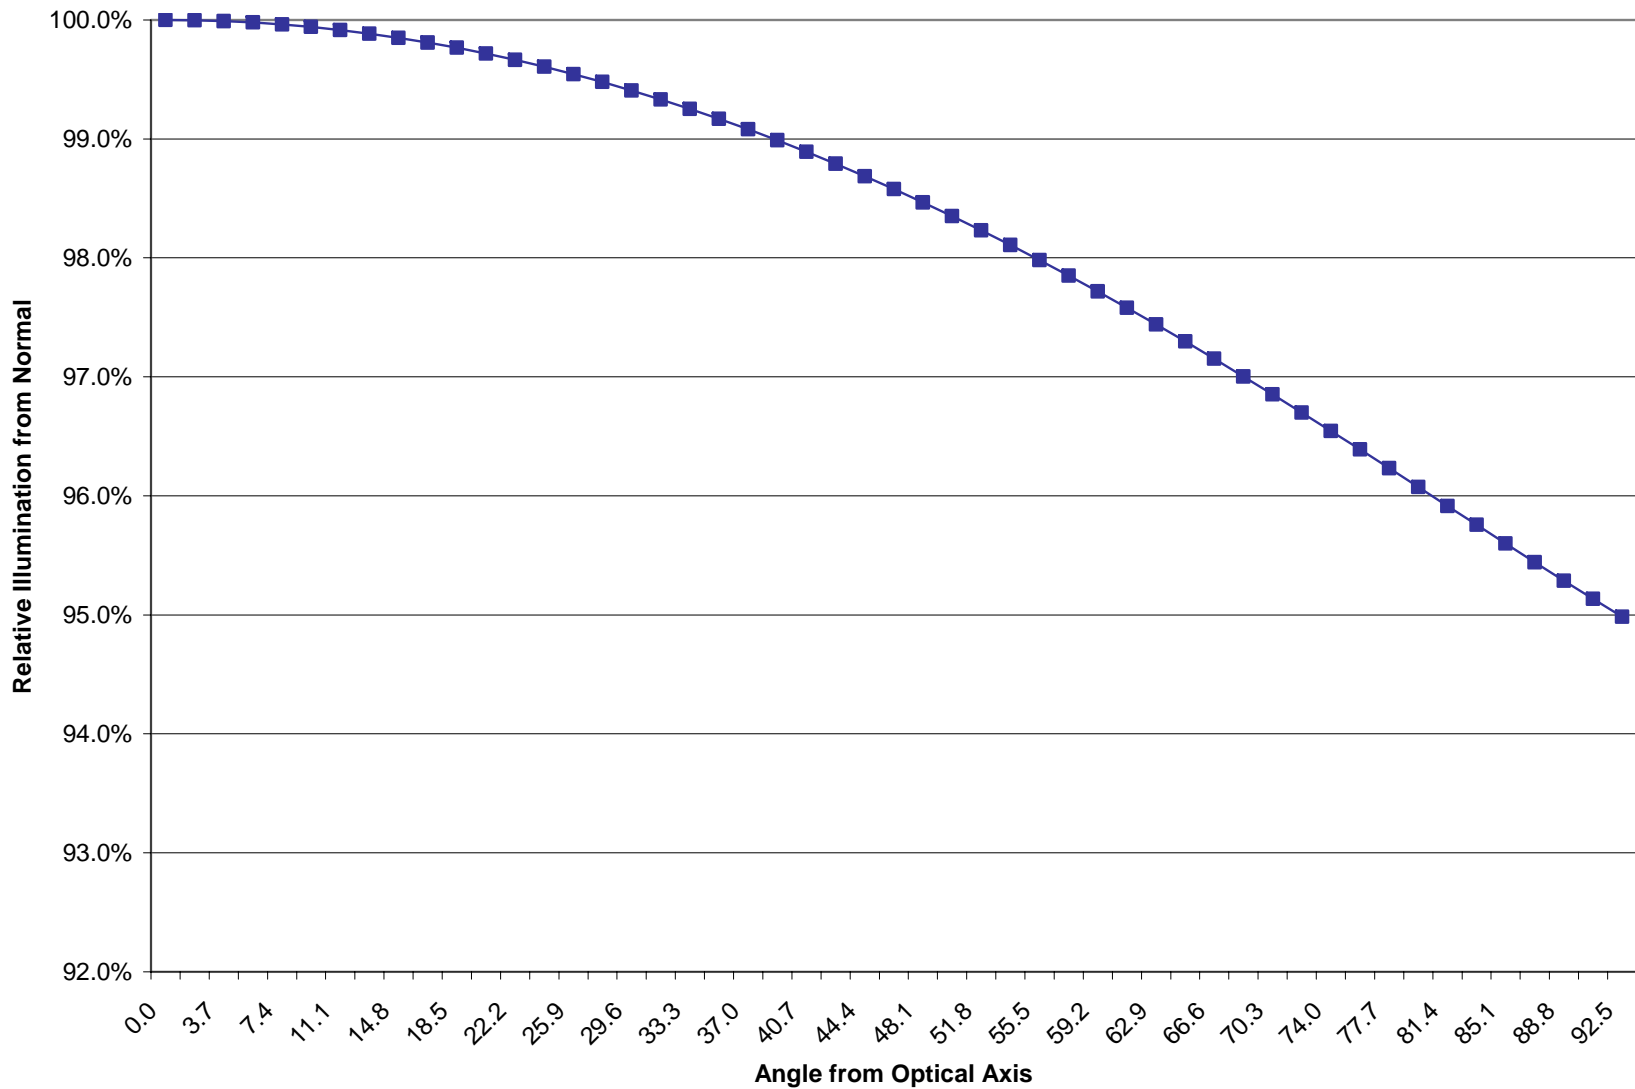

CoastalOpt® - 185 Fisheye Digital SLR

- Relative Illumination