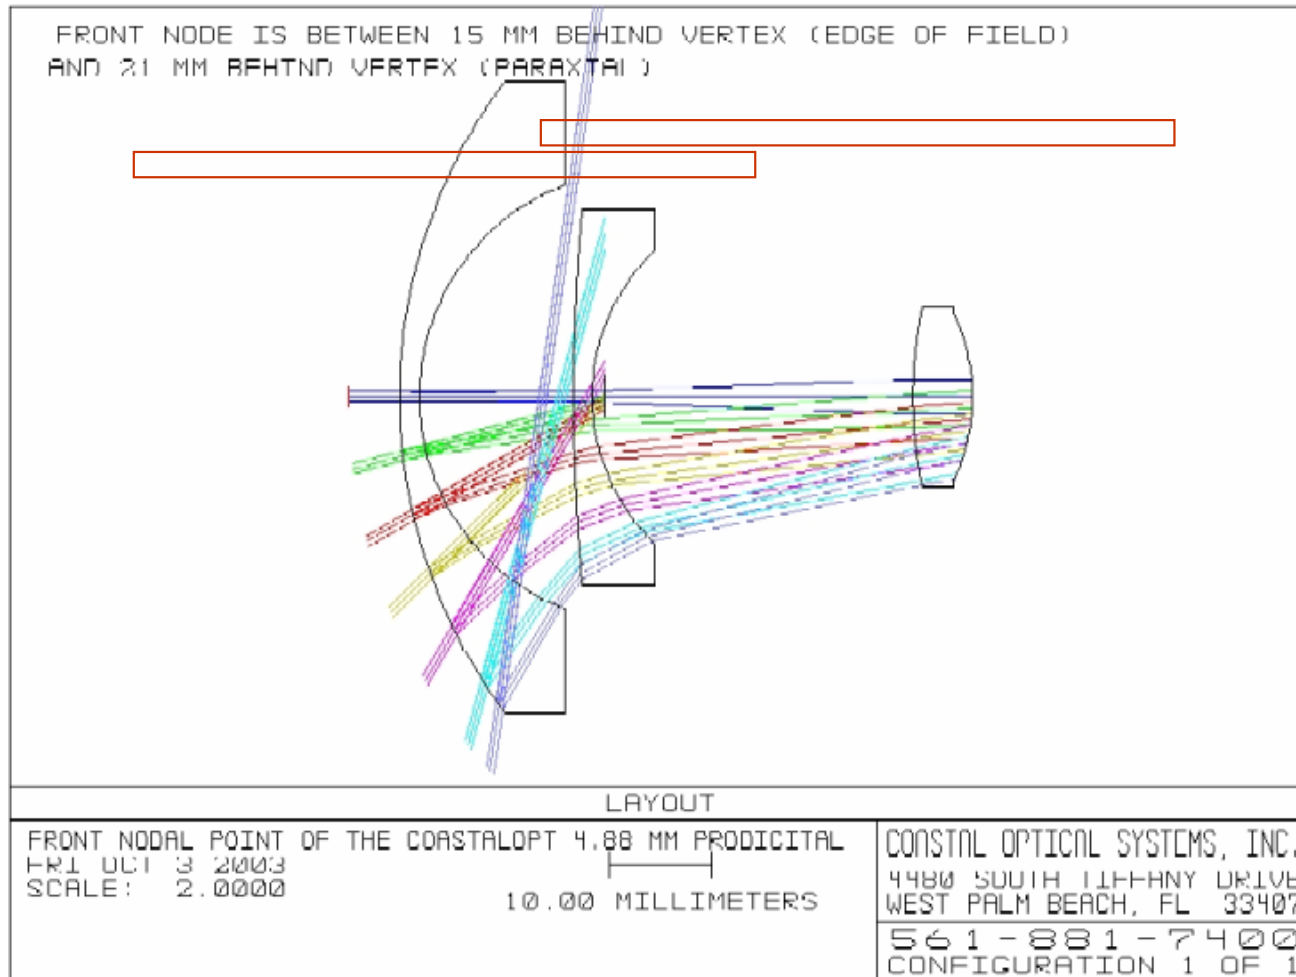

CoastalOpt®

- 185 Fisheye Digital SLR

Angle of View:	185 degrees
Focal Length:	4.88 mm
Lens Construction:	10 elements
Maximum Aperture:	f/5.2
Image Diameter:	14.9 mm
f-Theta Distortion:	< 6%
Mount:	F or EOS Mount

CoastalOpt® - 185 Fisheye Digital SLR

- MTF

CoastalOpt[®] - 185 Fisheye Digital SLR

- Relative Illumination

CoastalOpt® - 185 Fisheye Digital SLR

- F-theta Distortion

CoastalOpt[®] - 185 Fisheye Digital SLR

- Nodal Point

CoastalOpt® - 185 Fisheye Digital SLR

- Dimensions