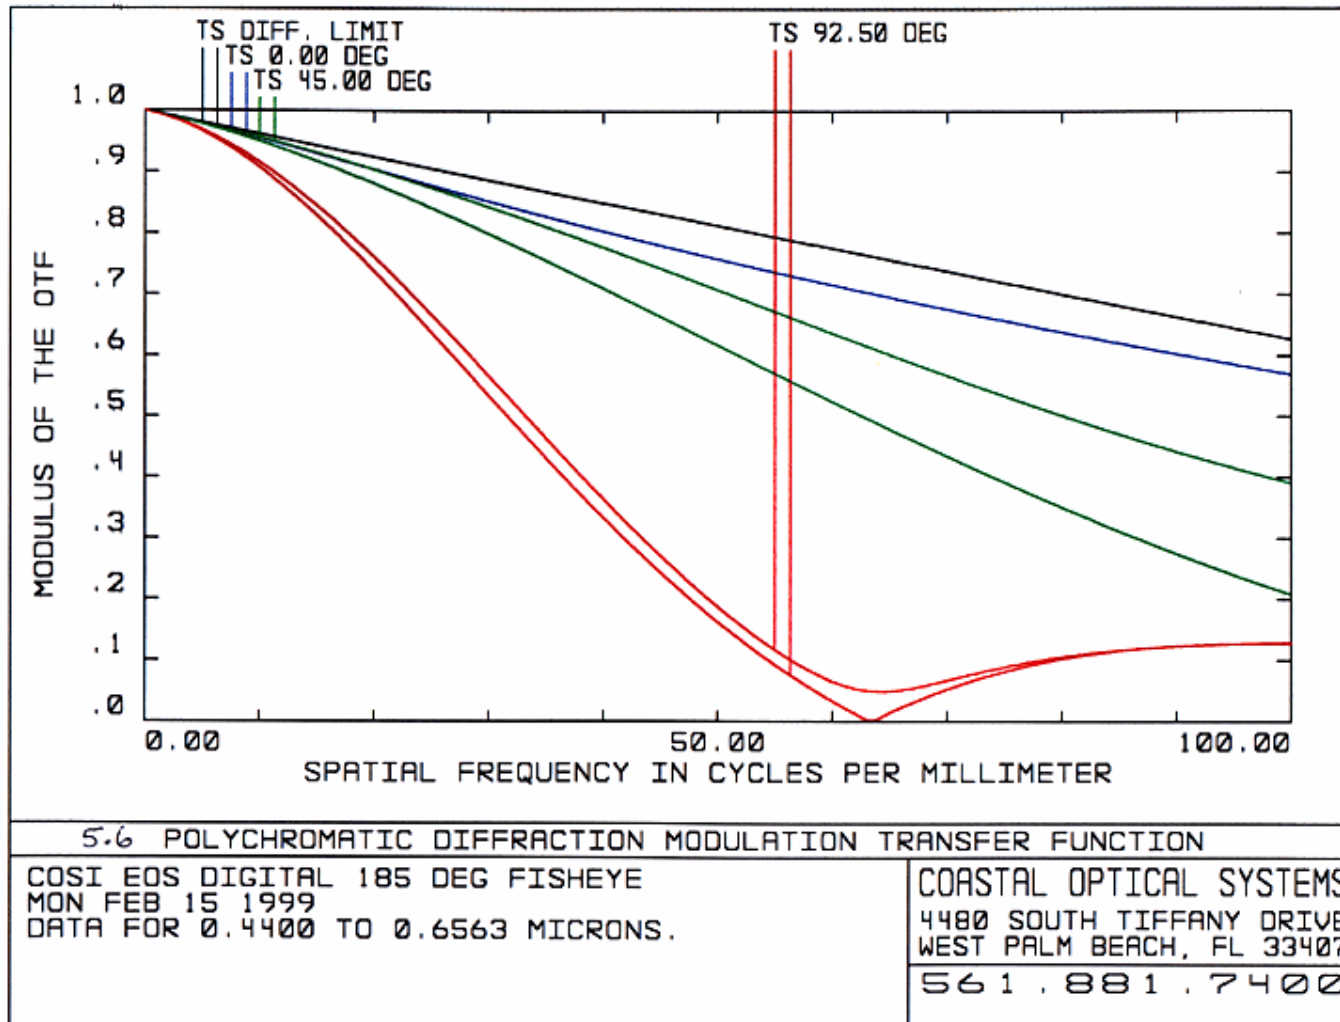

CoastalOpt® - 185 Fisheye Digital SLR

- MTF