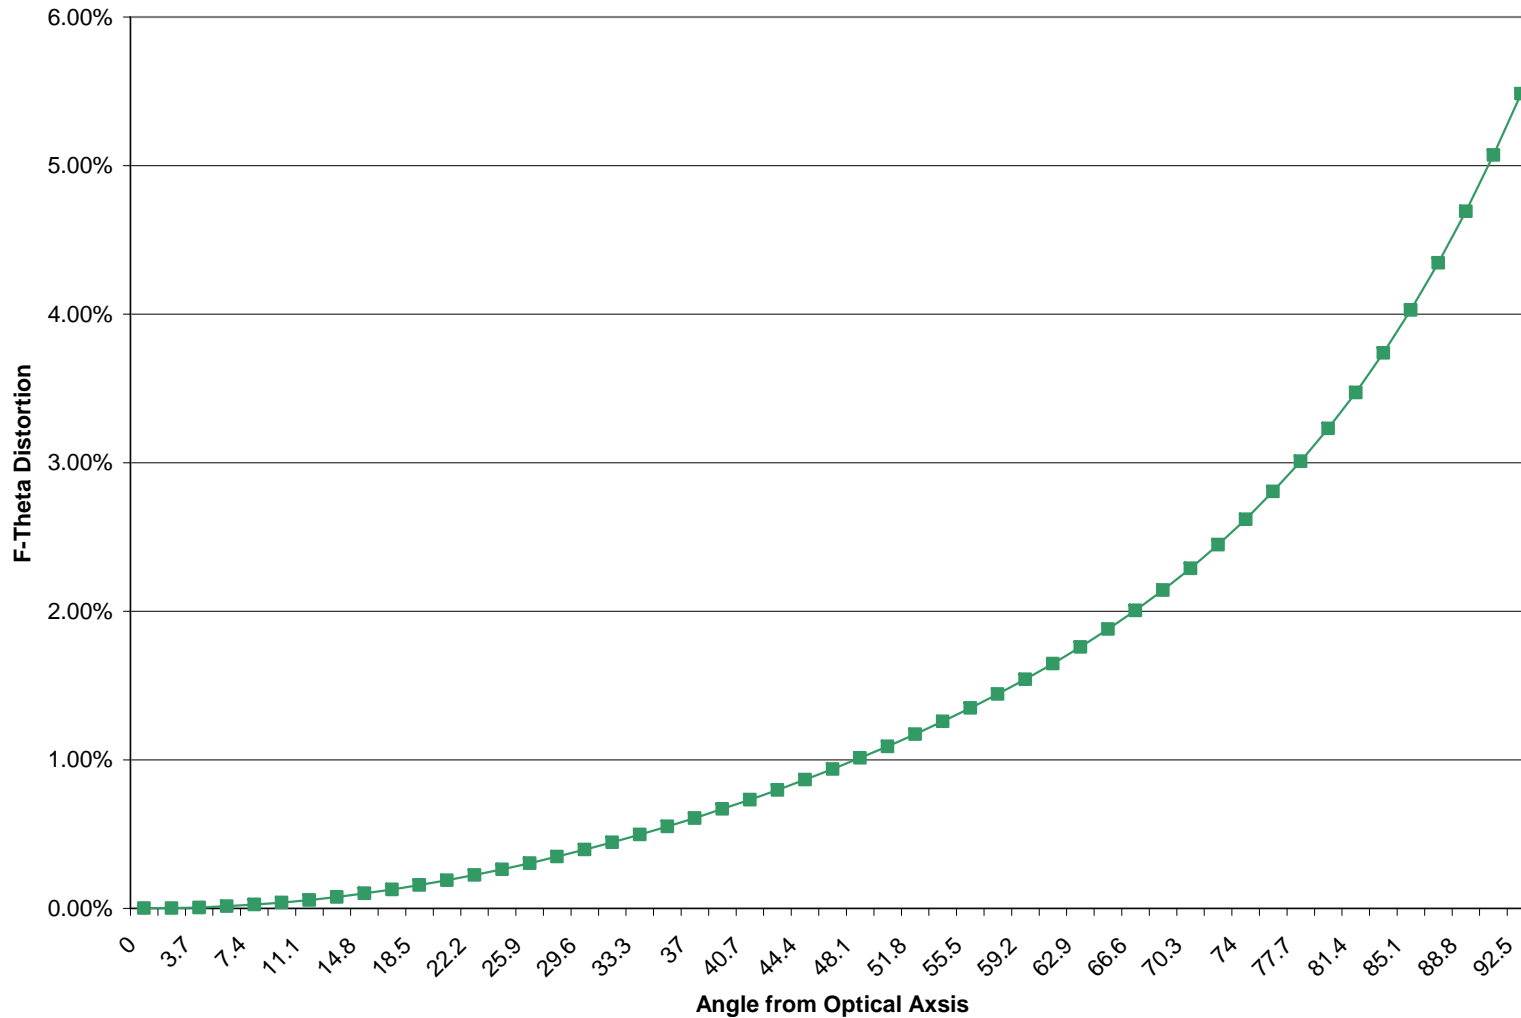

CoastalOpt®

- 185 Fisheye Digital SLR

Angle of View:	185 degrees
Focal Length:	4.88 mm
Lens Construction:	10 elements
Maximum Aperture:	f/5.2
Image Diameter:	14.9 mm
f-Theta Distortion:	< 6%
Mount:	F or EOS Mount

CoastalOpt® - 185 Fisheye Digital SLR

- MTF

CoastalOpt[®] - 185 Fisheye Digital SLR

- Relative Illumination

CoastalOpt® - 185 Fisheye Digital SLR

- F-theta Distortion

CoastalOpt[®] - 185 Fisheye Digital SLR

- Nodal Point

CoastalOpt® - 185 Fisheye Digital SLR

- Dimensions