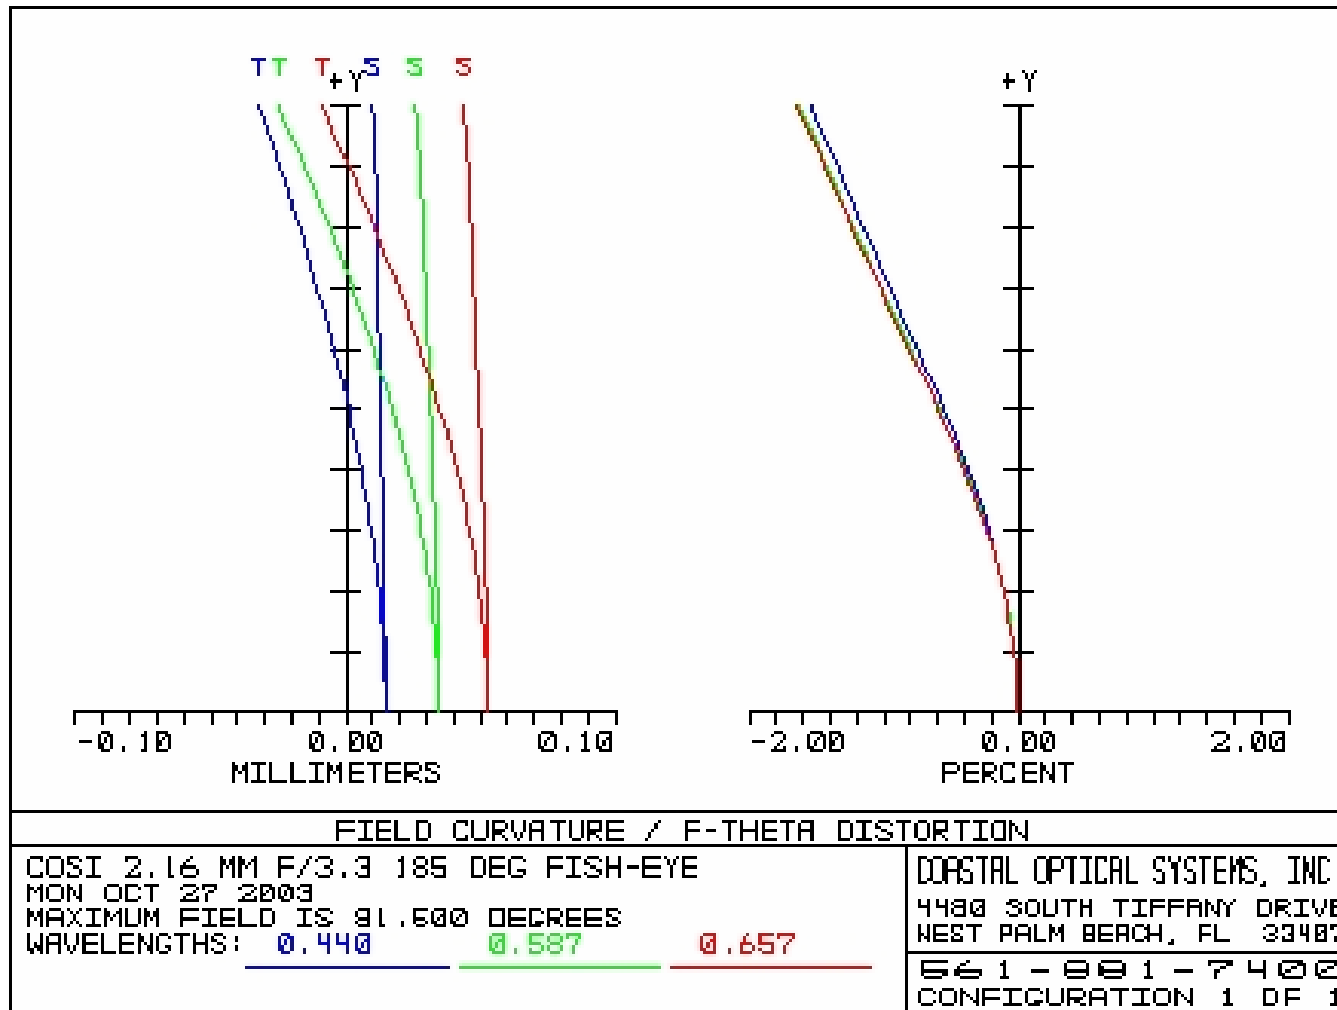

Back Focal Length: **11.4 mm**

Mount: **C-Mount**

CoastalOpt[®] - 185 Fisheye Video Lens

-Relative Illumination

CoastalOpt® - 185 Fisheye Video Lens

-F-Theta Distortion

CoastalOpt® - 185 Fisheye Video Lens

-Lateral Color