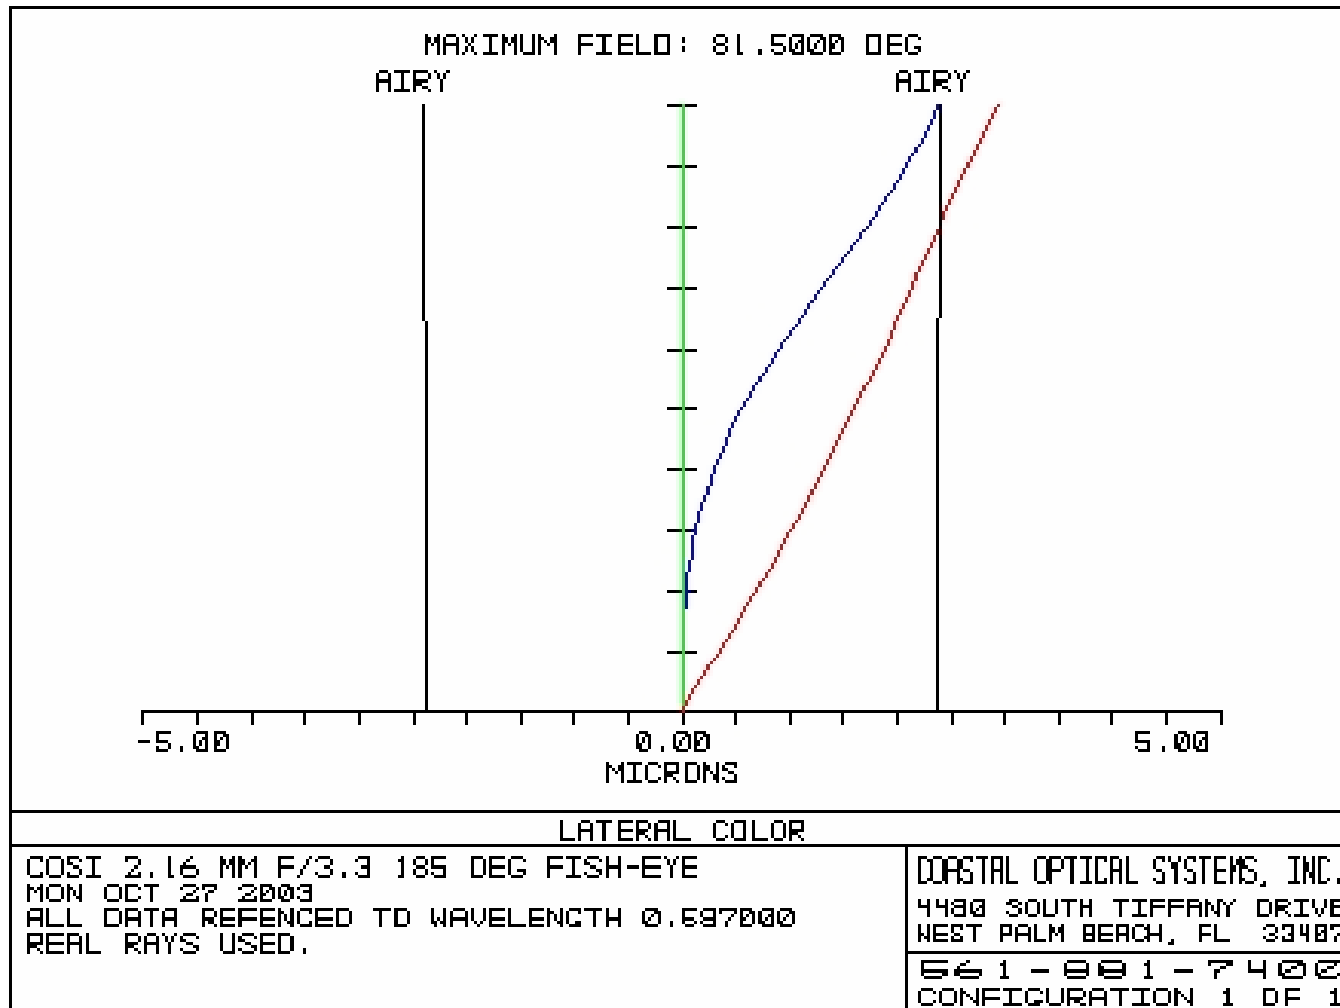

CoastalOpt®

185 Fisheye Video Lens

Field Of View: **185 Degrees**

Focal Length: **2.16 mm**

Iris Range: **F/3.3 - F/16**

Image Size: **6.8 mm Diameter**

Iris: **Manual**

Focus: **Manual**

Back Focal Length: **11.4 mm**

Mount: **C-Mount**

CoastalOpt[®] - 185 Fisheye Video Lens

-Relative Illumination

CoastalOpt® - 185 Fisheye Video Lens

-F-Theta Distortion

CoastalOpt® - 185 Fisheye Video Lens

-Lateral Color