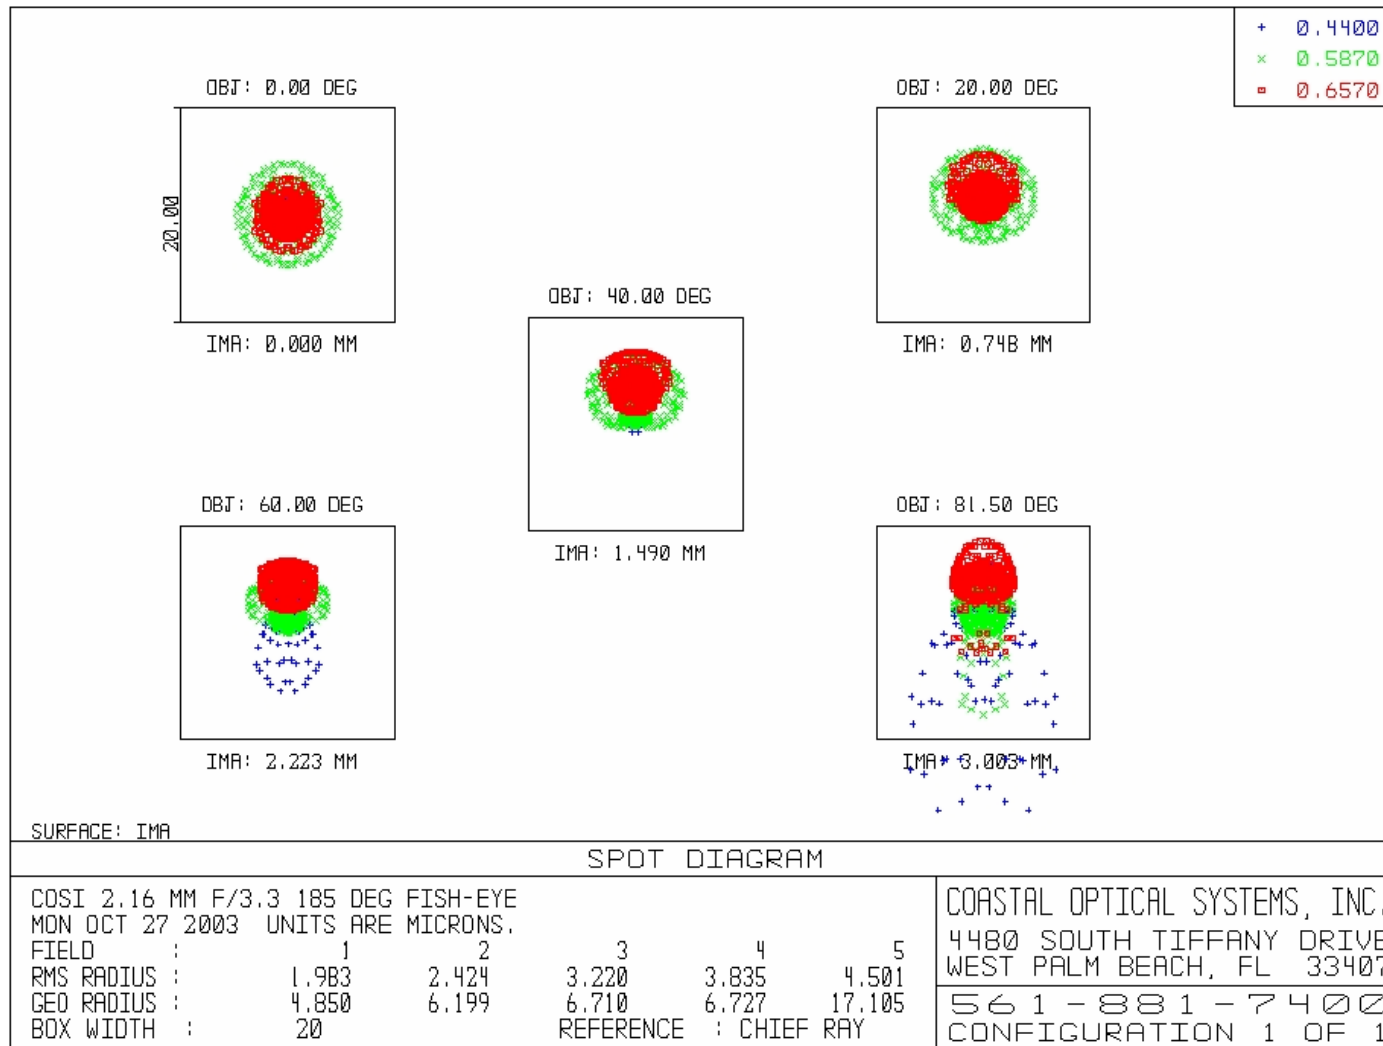

CoastalOpt®

185 Fisheye Video Lens

Field Of View: **185 Degrees**

Focal Length: **2.16 mm**

Iris Range: **F/3.3 - F/16**

Image Size: **6.8 mm Diameter**

Iris: **Manual**

Focus: **Manual**

Back Focal Length: **11.4 mm**

Mount: **C-Mount**

CoastalOpt[®] - 185 Fisheye Video Lens

-Relative Illumination

CoastalOpt® - 185 Fisheye Video Lens

-F-Theta Distortion

CoastalOpt® - 185 Fisheye Video Lens

-Lateral Color

CoastalOpt® - 185 Fisheye Video Lens

-Spot Diagram

CoastalOpt® - 185 Fisheye Video Lens

THE DRAWING ON THIS PRINT AND THE INFORMATION THEREIN ARE PROPRIETARY TO COASTAL OPTICAL SYSTEMS INC., AND SHALL NOT BE USED IN WHOLE OR IN PART WITHOUT THE WRITTEN CONSENT OF COASTAL OPTICAL SYSTEMS INC.