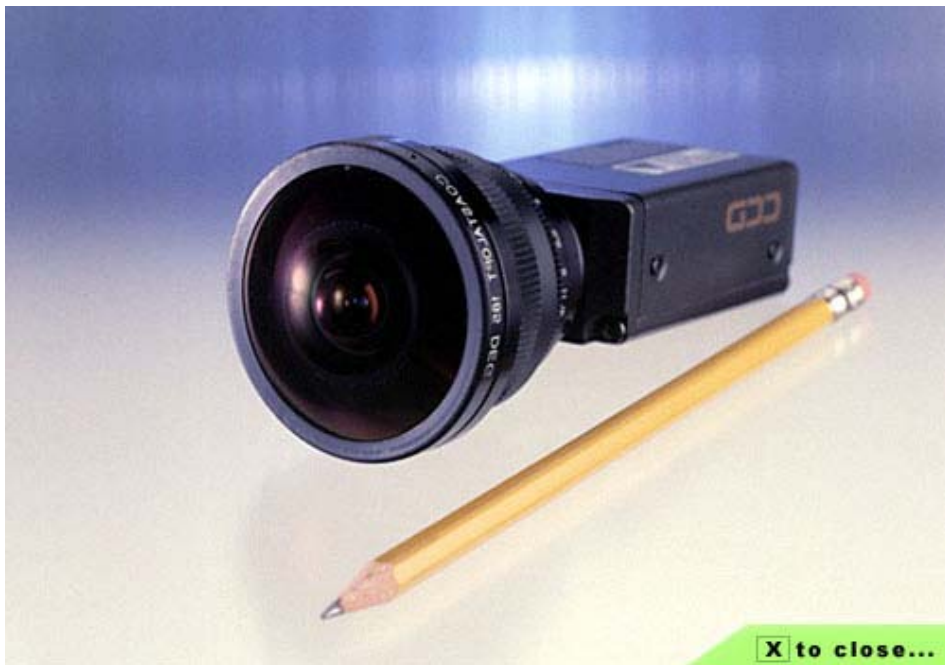

CoastalOpt®

185 Fisheye Video Lens

Field Of View: **185 Degrees**

Focal Length: **2.16 mm**

Iris Range: **F/3.3 - F/16**

Image Size: **6.8 mm Diameter**

Iris: **Manual**

Focus: **Manual**

Back Focal Length: **11.4 mm**

Mount: **C-Mount**

CoastalOpt[®] - 185 Fisheye Video Lens

-Relative Illumination

CoastalOpt® - 185 Fisheye Video Lens

-F-Theta Distortion

CoastalOpt® - 185 Fisheye Video Lens

-Lateral Color