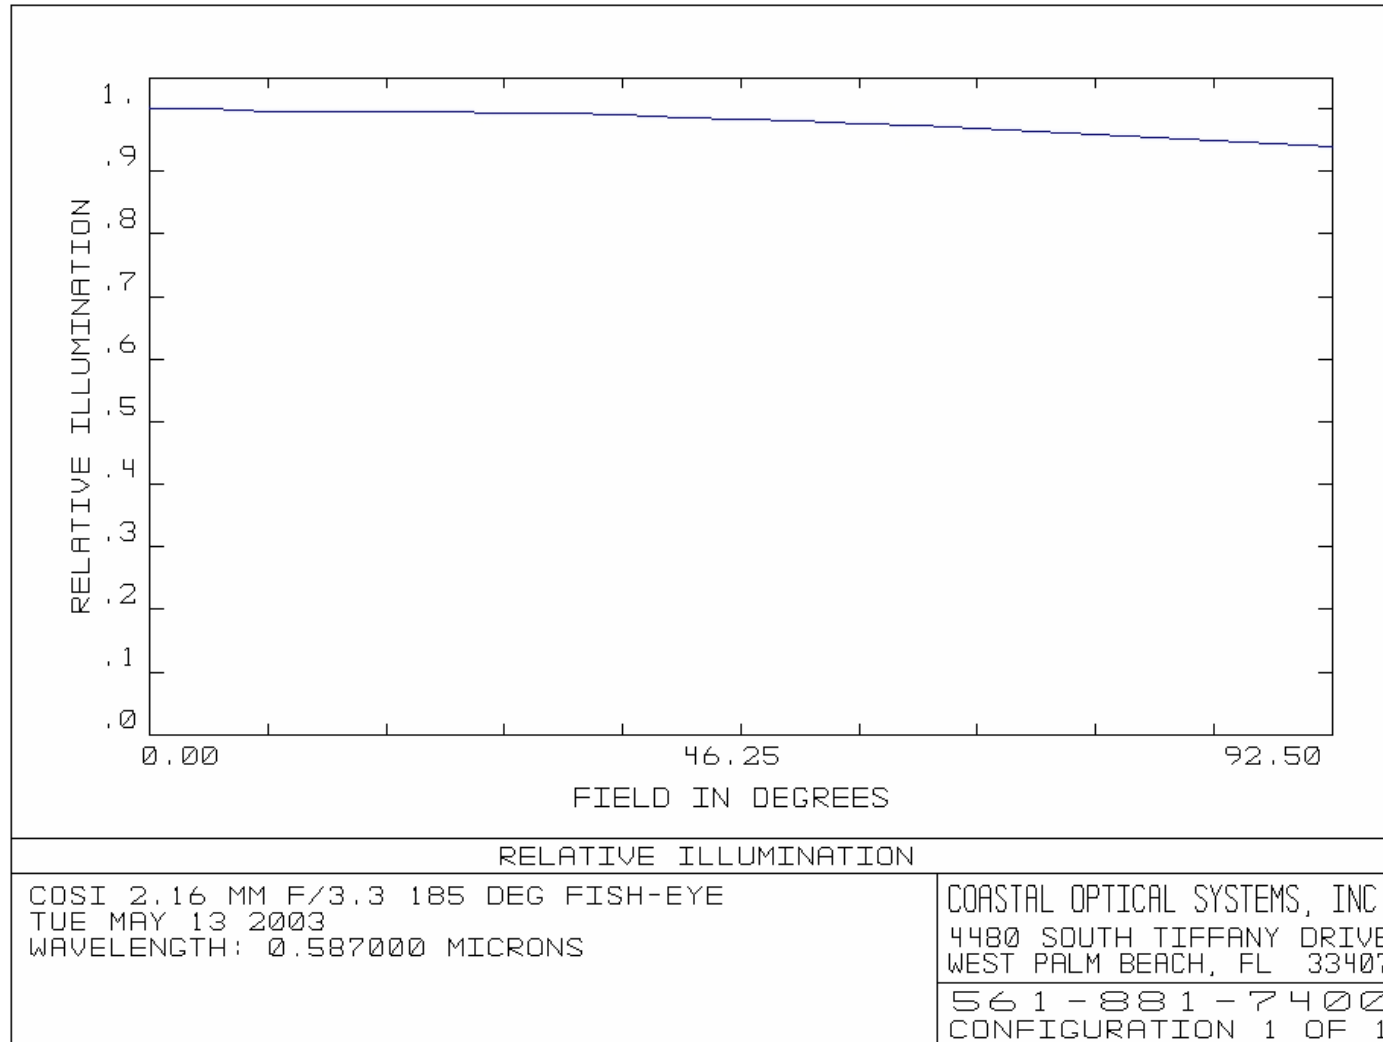

CoastalOpt®

185 Fisheye Video Lens

Field Of View: **185 Degrees**

Focal Length: **2.16 mm**

Iris Range: **F/3.3 - F/16**

Image Size: **6.8 mm Diameter**

Iris: **Manual**

Focus: **Manual**

Back Focal Length: **11.4 mm**

Mount: **C-Mount**

CoastalOpt[®] - 185 Fisheye Video Lens

-Relative Illumination

CoastalOpt® - 185 Fisheye Video Lens

-F-Theta Distortion

CoastalOpt® - 185 Fisheye Video Lens

-Lateral Color