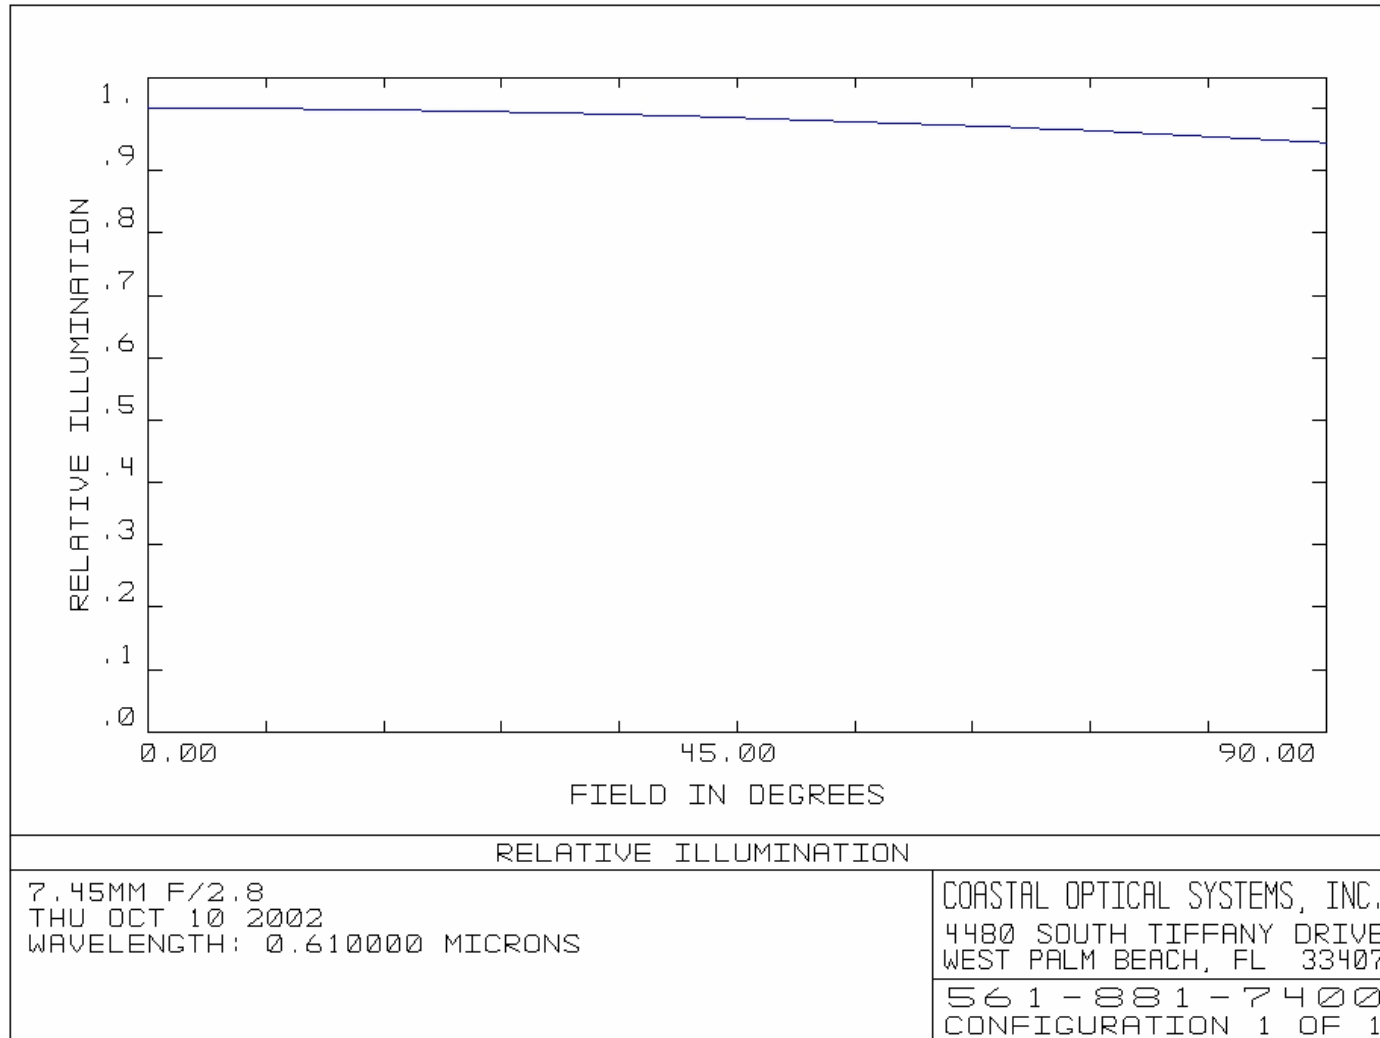

CoastalOpt™ - 185 Fisheye 35mm SLR

- Relative Illumination