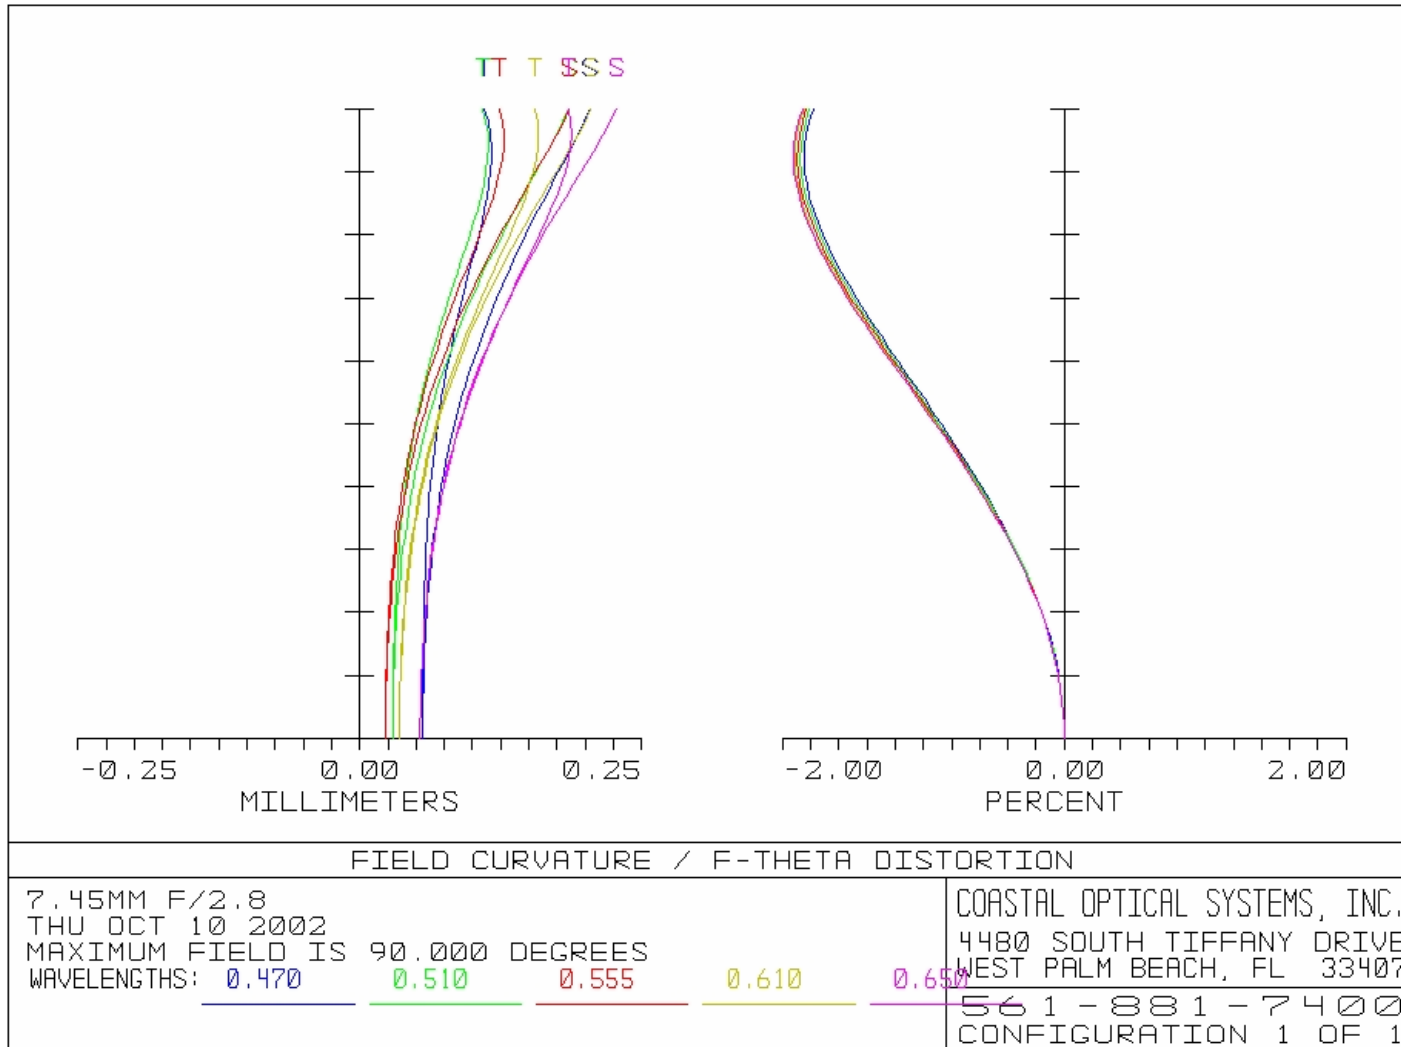

## - 185 Fisheye 35 mm SLR

Focal Length:	<b>7.45 mm</b>
Lens Construction:	<b>7 groups / 11 elements</b>
Flange Focal Distance:	<b>46.50 mm (Nikon Standard)</b>
Maximum Aperture:	<b>f/2.8 (adjustable)</b>
Angle of View:	<b>185 degrees</b>
Image Diameter:	<b>22 mm</b>
f-Theta Distortion:	<b>&lt;2%</b>
Mount:	<b>F/Mount</b>
Dimensions (Dia x Length):	<b>6.75 in. x 7.00 in.</b>
Weight:	<b>3.63 kg. (8 lb.)</b>

## - F-Theta Distortion